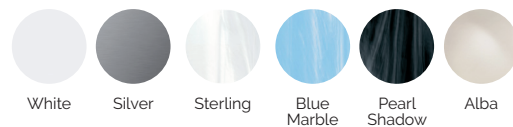

ACABADOS CASCO (COLORES ACRÍLICO)

PRESTACIONES

METALLIC
STRUCTURE

BCN
DESIGN

reioX
IMPACTSYSTEM

BUILT-IN LINE

ES

AQUAVIA SPA

CARACTERÍSTICAS TÉCNICAS

PRESTACIONES	
Total puntos de masaje	72
Jets masaje agua	56
Boquillas masaje aire	16
Cascadas	No disponible
Fuentes de agua	No disponible
Jets / Boquillas inoxidable	Estándar
Reposacabezas	3
Touch Panel	Estándar
Estructura metálica	Estándar
Cromoterapia Foco LED	1 LED
Cubierta isotérmica	Opcional
EcoSpa	No disponible
EQUIPO EXTERNO RECOMENDADO	
Kit Compacto	Kit Digital 2
EQUIPAMIENTO	
Filtro	Ø 500
Bomba Filtración	0,6 KW
Bombas Masaje	2,2 KW x 2
Bomba Soplante	0,9 KW
Calefacción	3 KW
Ozonizador	Opcional
INSTALACIÓN	
Potencia requerida (LA) (W)	5.900 W
Potencia requerida (LA) (A)	25,7 A
Voltaje	230 / 400 V III

Como parte de nuestra política de mejoramiento continuo, nos reservamos el derecho de modificar el diseño y/o especificaciones sin previo aviso.