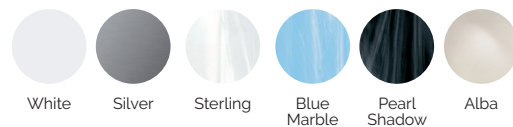

SHELL FINISHES (ACRYLIC COLORS)

White

Silver

Sterling

Blue
Marble

Pearl
Shadow

Alba

BUILT-IN LINE

6 couleurs

5 massages

COULEURS ACRYLIQUE

White

Silver

Sterling

Blue
Marble

Pearl
Shadow