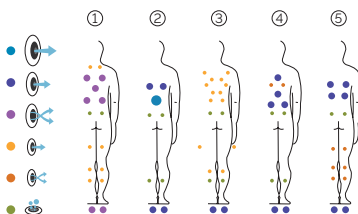

5 positions

2 loungers

3 seats

Measures: 233 × 233 × 91 cm

Water capacity (l): 1.610 liters

Weight: Empty 378 kg / Full 1.988 kg

6 colors

5 massages