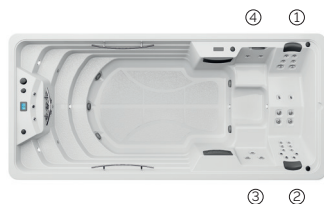

Amazon Inground

Non-stop swimming, endless relaxation.

SWIMSPA

AQUAVIA SPA

EN

CODE 65353

Ideal for 3 people

4 positions

2 loungers

2 seats

Measures: 500 × 230 × 138 cm

Water capacity (l): 8.500 liters

Weight: Empty 1150 kg / Full 7.150 kg

3 colors

4 massages

TECHNICAL SPECIFICATIONS

FEATURES	
Total massage points	28
Massage Jets	27
Air Nozzles	Not available
Waterfall	1
Water fountains	3
Counter-current jets maximum flow rate	120 m³/h
Headrests	2
Touch Panel	Principal + Aux
Ultraviolet Treatment UV	Standard
Metal structure	Standard
ABS base	Not available
Energy Saving Cover	Standard
EcoSpa	Optional
Blue Connect Plus	Optional
Rowing Kit	Not available
FINISHES	
Colour Sense	5 LED + illuminated accessories
Pure Line Lighting	Not available
Surround Bluetooth Audio	Optional
Jets / Stainless Steel Nozzles	Standard
Stainless steel handrail	3 (inside)
Wifi Spa Control	Optional
RECOMMENDED EXTERNAL EQUIPMENT	
Compact Kit	64972
EQUIPMENT	
Filter	Ø 500
Filtration pump	0,6 KW
Massage Pump	3 × 2,2 KW / 3CV
Standard heater power	3 KW
Ozonator	Standard
INSTALLATION	
Power requirement (LA) (W)	7.352 W
Power requirement (LA) (A)	31,9 A
Voltage	230V F+N

SHELL FINISHES (ACRYLIC COLORS)

White

Sterling

Blue Marble

COMPACT KIT 64972

FEATURES

OPTIONAL FEATURES

According to our policy of constant evolution, we reserve the right to modify the specifications in part or in whole without forewarning.