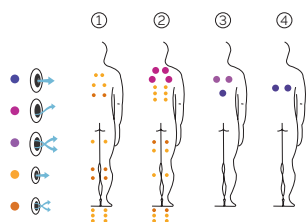

Amazon Inground

Non-stop swimming, endless relaxation.

SWIMSPA

AQUAVIA SPA

EN

CODE 65353

Ideal for 3 people

4 positions

2 loungers

2 seats

Measures: 500 × 230 × 138 cm

Water capacity (l): 8.500 liters

Weight: Empty 1150 kg / Full 7.150 kg

3 colors

4 massages

TECHNICAL SPECIFICATIONS

FEATURES	
Total massage points	28
Massage Jets	27
Air Nozzles	Not available
Waterfall	1
Water fountains	3
Counter-current jets maximum flow rate	120 m³/h
Headrests	2
Touch Panel	Principal + Aux
Ultraviolet Treatment UV	Standard
Metal structure	Standard
ABS base	Not available
Energy Saving Cover	Standard
EcoSpa	Optional
Blue Connect Plus	Optional
Rowing Kit	Not available
FINISHES	
Colour Sense	5 LED + illuminated accessories
Pure Line Lighting	Not available
Surround Bluetooth Audio	Optional
Jets / Stainless Steel Nozzles	Standard
Stainless steel handrail	3 (inside)
Wifi Spa Control	Optional
RECOMMENDED EXTERNAL EQUIPMENT	
Compact Kit	64972
EQUIPMENT	
Filter	Ø 500
Filtration pump	0,6 KW
Massage Pump	3 × 2,2 KW / 3CV
Standard heater power	3 KW
Ozonator	Standard
INSTALLATION	
Power requirement (LA) (W)	7.352 W
Power requirement (LA) (A)	31,9 A
Voltage	230V F+N

SHELL FINISHES (ACRYLIC COLORS)

White

Sterling

Blue Marble

COMPACT KIT 64972

FEATURES

OPTIONAL FEATURES

According to our policy of constant evolution, we reserve the right to modify the specifications in part or in whole without forewarning.