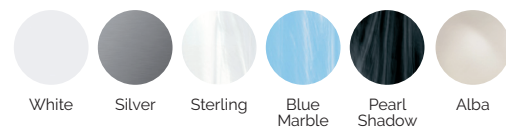

6 colors

4 massages

SHELL FINISHES (ACRYLIC COLORS)

FURNITURE FINISHES (OUTDOOR CABINET)

FEATURES

OPTIONAL FEATURES

EN

AQUAVIA SPA