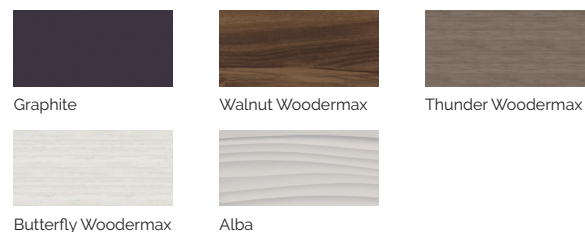

6 colors

4 massages

SHELL FINISHES (ACRYLIC COLORS)

FURNITURE FINISHES (OUTDOOR CABINET)

FEATURES

OPTIONAL FEATURES

EN

AQUAVIA SPA