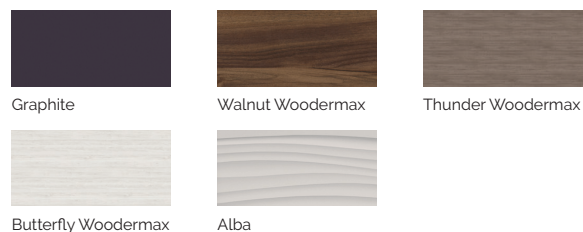

TYPE REVÊTEMENT MEUBLE EXTÉRIEUR

PREMIUM LINE

FR

AQUAVIA SPA

CARACTÉRISTIQUES TECHNIQUES

PRESTATIONS	
Total Points de Massage	76
Jets massage	65
Buse air	10
Cascades Eau	1
Sources Eau	2
Appui-tête	3
Touch Panel	Équipement en série
Ultraviolet Treatment UV	Équipement en série
Structure Métal	Équipement en série
Base ABS	Équipement en série
Energy Saving Cover	Équipement en série
EcoSpa	Option
Nordic Insulation System	Option
Blue Connect Plus	Option
FINITIONS	
Colour Sense	5 LED + Accessoires éclairés
Surround Bluetooth Audio	Option
Jets / Buses en acier inoxydable	Équipement en série
Barre Inoxydable	Équipement en série
Aromatherapy	Équipement en série
Wifi Spa Control	Option
Sans habillage	Option
POMPES DE MASSAGE	
Massage d'eau	2 x 1800 W / 2,5 CV
Relax Impact Pump	1150 W
FILTRATION ET CHAUFFAGE	
Pompe de recirculation	200 W
Chauffage d'eau	3.000 W
Type de filtre	Cartouche
High Performance Water Care	Équipement en série
COURANT ÉLECTRIQUE	
Puissance maximale to 230 V (LOW/AMP)	5.100 W / 22,2 A
Tension	230 V / 400 V III