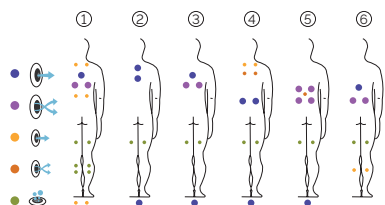

## SHELL FINISHES (ACRYLIC COLORS)

White Blue Marble Sterling Pearl Shadow Silver Alba