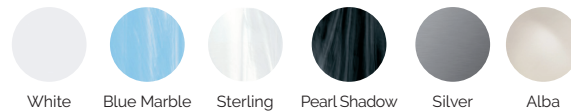

## SHELL FINISHES (ACRYLIC COLORS)

White Blue Marble Sterling Pearl Shadow Silver Alba

## COULEURS ACRYLIQUE