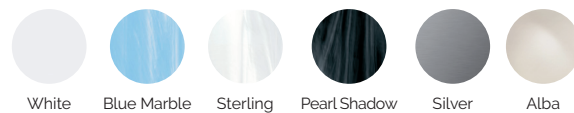

## SHELL FINISHES (ACRYLIC COLORS)

White Blue Marble Sterling Pearl Shadow Silver Alba