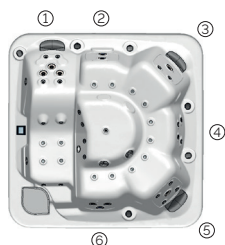

1 lounger

5 seats

Measures: 216 x 216 x 90 cm

Water capacity (l): 980 liters

Weight: Empty 330 kg / Full 1.310 kg

7 colors

6 massages