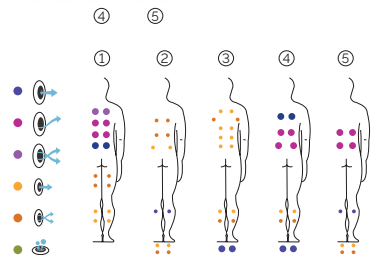

Nice

A powerful and exceptional hot tub.

CODE 66031
Ideal for 4 people
5 positions
1 loungers
4 seats
Measures: 216 × 216 × 90 cm
Water capacity (l): 1180 liters
Weight: Empty 306 kg / Full 1.486 kg
7 colors
5 massages

PREMIUM LINE

EN

AQUAVIA SPA

TECHNICAL SPECIFICATIONS

FEATURES	
Total massage points	68
Massage Jets	54
Air Nozzles	12
Waterfall	2
Water fountains	2
Headrests	2
Touch Panel	Standard
Ultraviolet Treatment UV	Standard
Metal structure	Standard
Base ABS	Standard
Energy Saving Cover	Standard
EcoSpa	Optional
Nordic Insulation System	Optional
Blue Connect Plus	Optional
FINISHES	
Colour Sense	5 LED + illuminated Accessories
Pure Line Lighting	Optional
Surround Bluetooth Audio	Optional
Jets / Stainless Steel Nozzles	Standard
Stainless steel handrail	Standard
Aromatherapy	Standard
Wifi Spa Control	Optional
Without cabinet	Optional
MASSAGE PUMPS	
Water massage	2 × 1800 W / 2.5 CV
Relax Impact Pump	1150 W
FILTRATION AND HEATING	
Recirculation pump	200 W
Water heater	3.000 W
Type of filter	Cartridge
High Performance Water Care	Standard
POWER SUPPLY	
Power requirement to 230 V (LOW/AMP)	5.100 W / 22.2 A
Voltage	230 V / 400 V III

SHELL FINISHES (ACRYLIC COLORS)

FURNITURE FINISHES (OUTDOOR CABINET)

FEATURES

OPTIONAL FEATURES

According to our policy of constant evolution, we reserve the right to modify the specifications in part or in whole without forewarning.