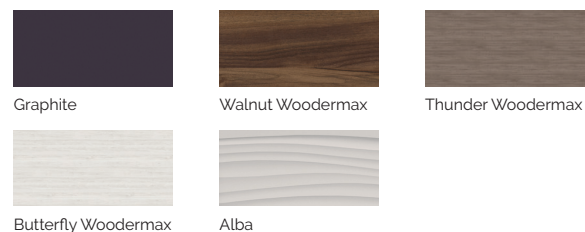

Nice

Un spa puissant et exceptionnel

CODE 66031

Idéal pour 4 personnes

5 positions

1 allongées

4 assises

Dimensions: 216 x 216 x 90 cm

Volume Eau: 1180 litres

Poids: Vide 306 kg / Plein 1.486 kg

7 couleurs

5 massages

PREMIUM LINE

FR

AQUAVIA SPA

CARACTÉRISTIQUES TECHNIQUES

PRESTATIONS	
Total Points de Massage	68
Jets massage	54
Buse air	12
Cascades Eau	2
Sources Eau	2
Appui-tête	2
Touch Panel	Équipement en série
Ultraviolet Treatment UV	Équipement en série
Structure Métal	Équipement en série
Base ABS	Équipement en série
Energy Saving Cover	Équipement en série
EcoSpa	Option
Nordic Insulation System	Option
Blue Connect Plus	Option
FINITIONS	
Colour Sense	5 LED + Accessoires éclairés
Pure Line Lighting	Option
Surround Bluetooth Audio	Option
Jets / Buses en acier inoxydable	Équipement en série
Barre Inoxydable	Équipement en série
Aromatherapy	Équipement en série
Wifi Spa Control	Option
Sans habillage	Option
POMPES DE MASSAGE	
Massage d'eau	2 x 1800 W / 2.5 CV
Relax Impact Pump	1150 W
FILTRATION ET CHAUFFAGE	
Pompe de recirculation	200 W
Chauffage d'eau	3.000 W
Type de filtre	Cartouche
High Performance Water Care	Équipement en série
COURANT ÉLECTRIQUE	
Puissance maximale to 230 V (LOW/AMP)	5.100 W / 22.2 A
Tension	230 V / 400 V III

COULEURS ACRYLIQUE

TYPE REVÊTEMENT MEUBLE EXTÉRIEUR

PRESTATIONS

PRESTATIONS OPTIONNELLES

Dans le cadre de notre politique d'améliorations constantes, nous nous réservons le droit de modifier/d'amender nos spécifications n'importe quand et sans aucun préavis.