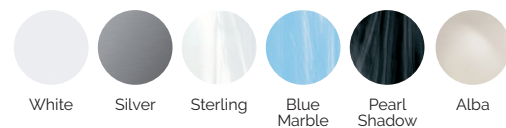

ACABADOS CASCO (COLORES ACRÍLICO)