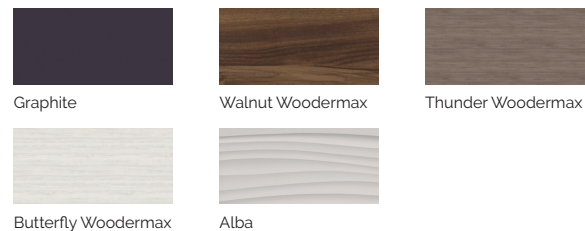

VERKLEIDUNGSTYP AUSSENRAHMEN