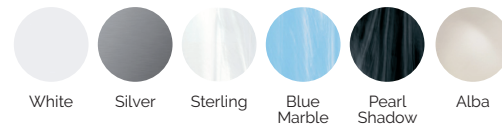

ACRYLFARBEN