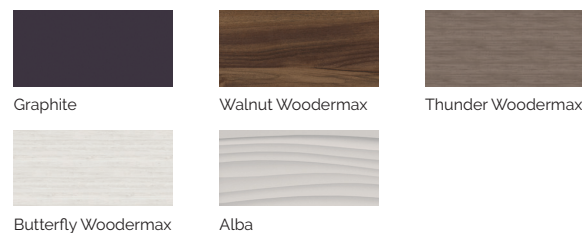

SHELL FINISHES (ACRYLIC COLORS)

FURNITURE FINISHES (OUTDOOR CABINET)

FEATURES

OPTIONAL FEATURES

According to our policy of constant evolution, we reserve the right to modify the specifications in part or in whole without forewarning.