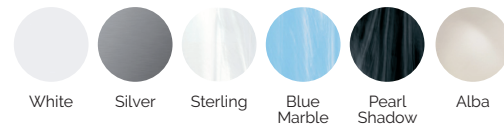

SHELL FINISHES (ACRYLIC COLORS)

FURNITURE FINISHES (OUTDOOR CABINET)

FEATURES

OPTIONAL FEATURES

According to our policy of constant evolution, we reserve the right to modify the specifications in part or in whole without forewarning.