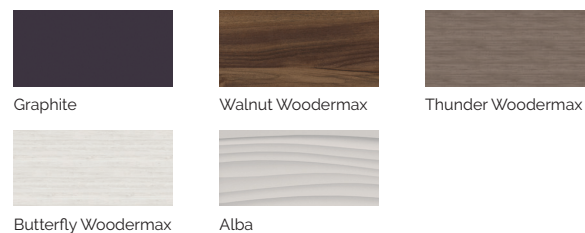

ACABADOS REVESTIMIENTO DEL MUEBLE EXTERIOR

PREMIUM LINE

ES

AQUAVIA SPA

CARACTERÍSTICAS TÉCNICAS

PRESTACIONES	
Total puntos de masaje	68
Jets masaje agua	54
Boquillas masaje aire	12
Cascadas	2
Fuentes de agua	2
Reposacabezas	2
Touch Panel	Estándar
Ultraviolet Treatment UV	Estándar
Estructura metálica	Estándar
Base ABS	Estándar
Energy Saving Cover	Estándar
EcoSpa	Opcional
Nordic Insulation System	Opcional
Blue Connect Plus	Opcional
ACABADOS	
Colour Sense	5 LED + accesorios iluminados
Pure Line Lighting	Opcional
Surround Bluetooth Audio	Opcional
Jets / Boquillas Inoxidable	Estándar
Barra Inoxidable	Estándar
Aromatherapy	Estándar
Wifi Spa Control	Opcional
Sin revestimiento	Opcional
BOMBAS DE MASAJE	
Masaje de agua	2 × 1800 W / 2.5 CV
Relax Impact Pump	1150 W
FILTRACIÓN Y CALEFACCIÓN	
Bomba de recirculación	200 W
Calentador de agua	3.000 W
Tipo de filtro	Cartucho
High Performance Water Care	Estándar
CORRIENTE ELÉCTRICA	
Potencia requerida a 230 V (LOW/AMP)	5.100 W / 22.2 A
Voltaje	230 V / 400 V III