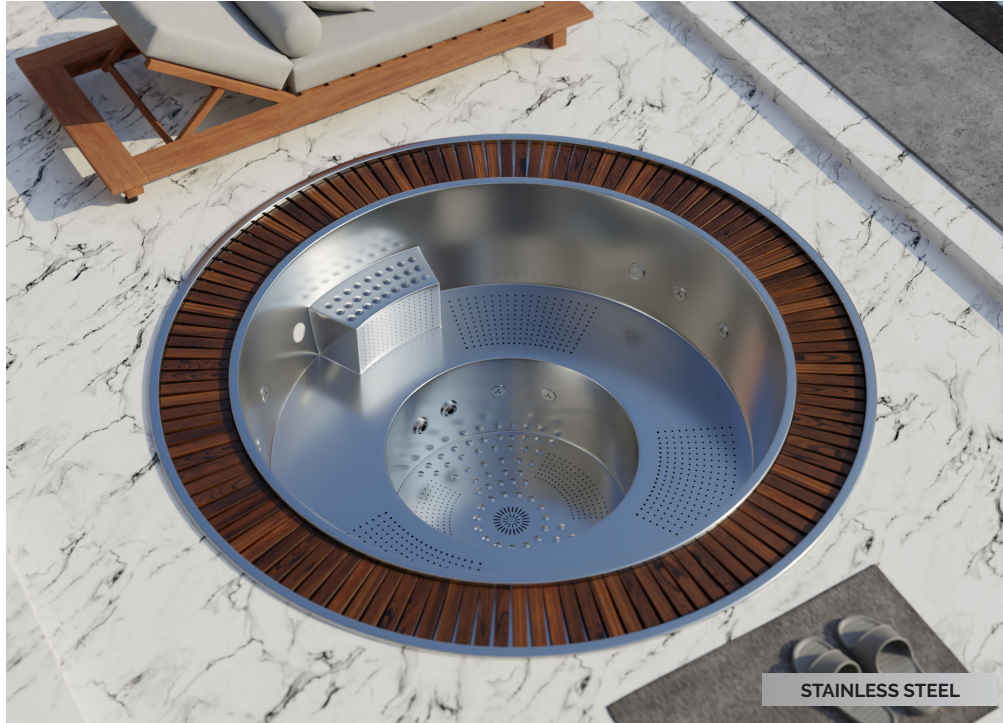

Weight: Empty 800 kg / Full 2.800 kg

Wooden grille, available on request.  
This grille is not suitable for public use.