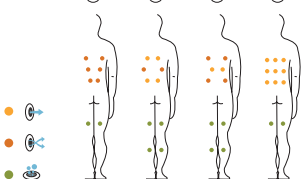

Weight: Empty 220 kg / Full 1.195 kg

1 colors

4 massages

② ③

① ② ③ ④