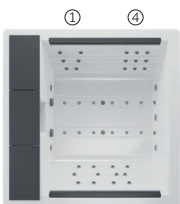

Quantum

A minimalist hot tub with maximum features.

CODE 58748

Ideal for 4 people

4 positions

4 seats

Measures: 194 x 197 x 78 cm

Water capacity (l): 975 liters

Weight: Empty 220 kg / Full 1.195 kg

1 colors

4 massages

② ③

① ② ③ ④