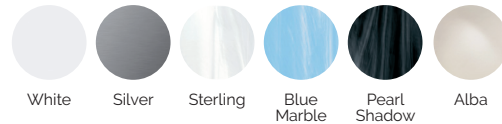

COULEURS ACRYLIQUE