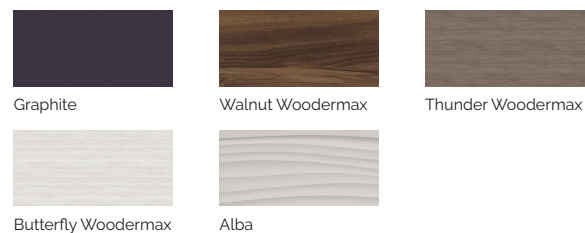

FURNITURE FINISHES (OUTDOOR CABINET)

PREMIUM LINE

EN

AQUAVIA SPA

TECHNICAL SPECIFICATIONS

FEATURES	
Total massage points	72
Massage Jets	56
Air Nozzles	16
Waterfall	Not available
Water fountains	2
Headrests	3
Touch Panel	Main + Aux.
Ultraviolet Treatment UV	Standard
Metal structure	Standard
Base ABS	Standard
Energy Saving Cover	Standard
EcoSpa	Optional
Nordic Insulation System	Optional
Blue Connect Plus	Optional
FINISHES	
Colour Sense	5 LED + illuminated Accessories
Pure Line Lighting	Optional
Surround Bluetooth Audio	Optional
Jets / Stainless Steel Nozzles	Standard
Stainless steel handrail	Standard
Aromatherapy	Standard
Wifi Spa Control	Optional
Without cabinet	Optional
MASSAGE PUMPS	
Water massage	2 x 2200 W / 3 CV
Relax Impact Pump	1150 W
FILTRATION AND HEATING	
Recirculation pump	200 W
Water heater	3.000 W
Type of filter	Cartridge
High Performance Water Care	Standard
POWER SUPPLY	
Power requirement to 230 V (LOW/AMP)	5.900 W / 25.7 A
Voltage	230 V / 400 V III