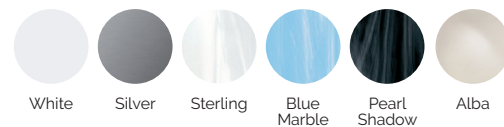

SHELL FINISHES (ACRYLIC COLORS)