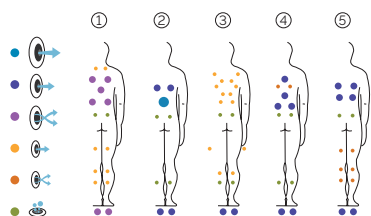

5 positions

2 loungers

3 seats

Measures: 233 x 233 x 91 cm

Water capacity (l): 1.610 liters

Weight: Empty 378 kg / Full 1.988 kg

6 colors

5 massages