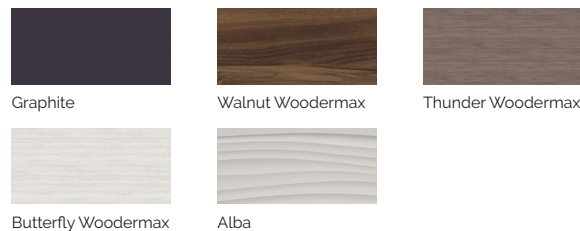

TYPE REVÊTEMENT MEUBLE EXTÉRIEUR

PREMIUM LINE

FR

AQUAVIA SPA

CARACTÉRISTIQUES TECHNIQUES

PRESTATIONS	
Total Points de Massage	72
Jets massage	56
Buse air	16
Cascades Eau	Non disponible
Sources Eau	2
Appui-tête	3
Touch Panel	Principal + Auxiliaire
Ultraviolet Treatment UV	Équipement en série
Structure Métal	Équipement en série
Base ABS	Équipement en série
Energy Saving Cover	Équipement en série
EcoSpa	Option
Nordic Insulation System	Option
Blue Connect Plus	Option
FINITIONS	
Colour Sense	5 LED + Accessoires éclairés
Pure Line Lighting	Option
Surround Bluetooth Audio	Option
Jets / Buses en acier inoxydable	Équipement en série
Barre Inoxydable	Équipement en série
Aromatherapy	Équipement en série
Wifi Spa Control	Option
Sans habillage	Option
POMPES DE MASSAGE	
Massage d'eau	2 x 2200 W / 3 CV
Relax Impact Pump	1150 W
FILTRATION ET CHAUFFAGE	
Pompe de recirculation	200 W
Chauffage d'eau	3.000 W
Type de filtre	Cartouche
High Performance Water Care	Équipement en série
COURANT ÉLECTRIQUE	
Puissance maximale to 230 V (LOW/AMP)	5.900 W / 25.7 A
Tension	230 V / 400 V III