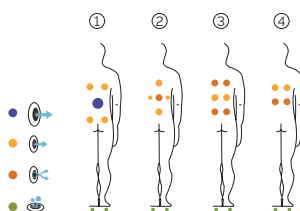

Weight: Empty 195 kg / Full 715 kg

1 colors

4 massages

EXCLUSIVE LINE

EN

AQUAVIA SPA

TECHNICAL SPECIFICATIONS

FEATURES	
Total massage points	28
Massage Jets	20
Air Nozzles	8
Headrests	2
Touch Panel	Standard
Ultraviolet Treatment UV	Standard
Metal structure	Standard
ABS base	Standard
Energy Saving Cover	Standard
EcoSpa	Standard
Nordic Insulation System	Optional
FINISHES	
Colour Sense	4 LED
Pure Line Lighting	Optional
Surround Bluetooth Audio	Optional
Jets / Boquillas Inoxidable	Standard
Aromatherapy	Standard
Stainless steel handrail	Optional
Wifi Spa Control	Optional
Without cabinet	Optional
MESSAGE PUMPS	
Water massage	1800 W / 2,5 CV
Relax Impact Pump	1150 W
FILTRATION AND HEATING	
Recirculation pump	200 W
Water heater	3.000 W
Type of filter	Cartridge
POWER SUPPLY	
Power requirement to 230 V (LOW/AMP)	3.400 W / 14,6 A
Voltage	230 V / 400 V III