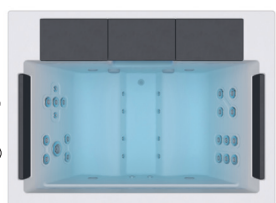

Suite

Íntimo y seductor.

CÓDIGO 71768

Ideal para **2 personas**

4 posiciones distintas

4 asientos

Medidas: 203 x 150 x 72 cm

Volumen de agua: 520 litros

Peso: Vacío 195 kg / Lleno 715 kg

1 colores

4 tipos de masaje

EXCLUSIVE LINE

ES

AQUAVIA SPA

CARACTERÍSTICAS TÉCNICAS

PRESTACIONES	
Total puntos de masaje	28
Jets masaje agua	20
Boquillas masaje aire	8
Reposacabezas	2
Touch Panel	Estándar
Ultraviolet Treatment UV	Estándar
Estructura metálica	Estándar
Base ABS	Estándar
Energy Saving Cover	Estándar
EcoSpa	Estándar
Nordic Insulation System	Opcional
ACABADOS	
Colour Sense	4 LED
Pure Line Lighting	Opcional
Surround Bluetooth Audio	Opcional
Jets / Boquillas Inoxidable	Estándar
Aromatherapy	Estándar
Barra Acero Inoxidable	Opcional
Wifi Spa Control	Opcional
Sin revestimiento	Opcional
BOMBAS DE MASAJE	
Masaje de agua	1800 W / 2,5 CV
Relax Impact Pump	1150 W
FILTRACIÓN Y CALEFACCIÓN	
Bomba de recirculación	200 W
Calentador de agua	3.000 W
Tipo de filtro	Cartucho
CORRIENTE ELÉCTRICA	
Potencia requerida a 230 V (LOW/AMP)	3.400 W / 14,6 A
Voltaje	230 V / 400 V III

ACABADOS CASCO (COLORES ACRÍLICO)

White

ACABADOS REVESTIMIENTO DEL MUEBLE EXTERIOR

Graphite

Walnut Woodermax

Thunder Woodermax

Butterfly Woodermax

PRESTACIONES

PRESTACIONES OPCIONALES

Como parte de nuestra política de mejoramiento continuo, nos reservamos el derecho de modificar el diseño y/o especificaciones sin previo aviso.